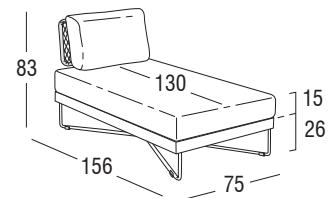

Design: **Santiago Sevillano**
Product: **Lounge**
Sizes: **cm 75x156x83h (30"x61"x33"h)**
seat cm 41h (16"h)

FEATURES

Frame: Aluminum with 304 steel base and back.
Polyester powder coating (Akzo Nobel)

Net weight unit 22

Gross weight 27

Unit per package 1

Package sizes cm 79x154x80h

Package volume m³ 0,97

Stackable NO

FINISHINGS

UV, marine environment, scratch resistant